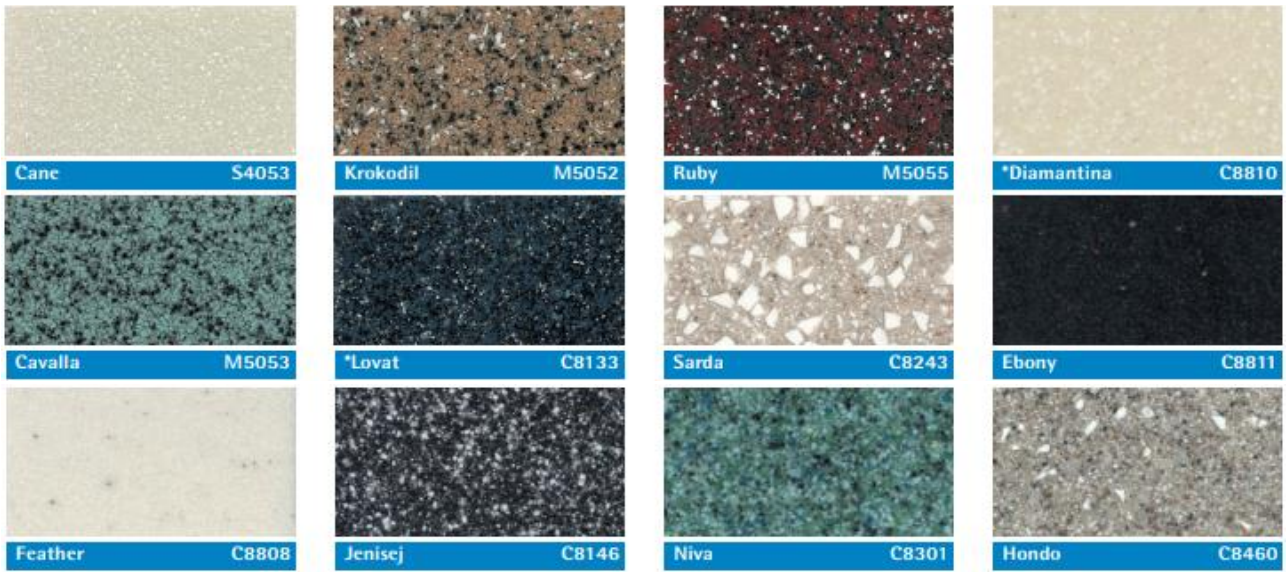

Barley C8459

Blackstone S4049

Javari L6068

Reno S4055

Alabama C8809

Bluestone M5062

Kayan M5066

Rima C8242

Perdido M5060

*Búzi C8137

*Kissimmee C8410

Rio Bonito M5069

Danube L6062

*Contains reflective particles which cannot be reproduced in print. Printed color representation in this brochure may vary slightly from the actual product.

Base colors

Special effects

†Corona Black (white chips with black shell) - Corona White (black chips with white shell) - Corona Brown (manilla chips with brown shell) - Corona Blue (cherry chips with blue shell)