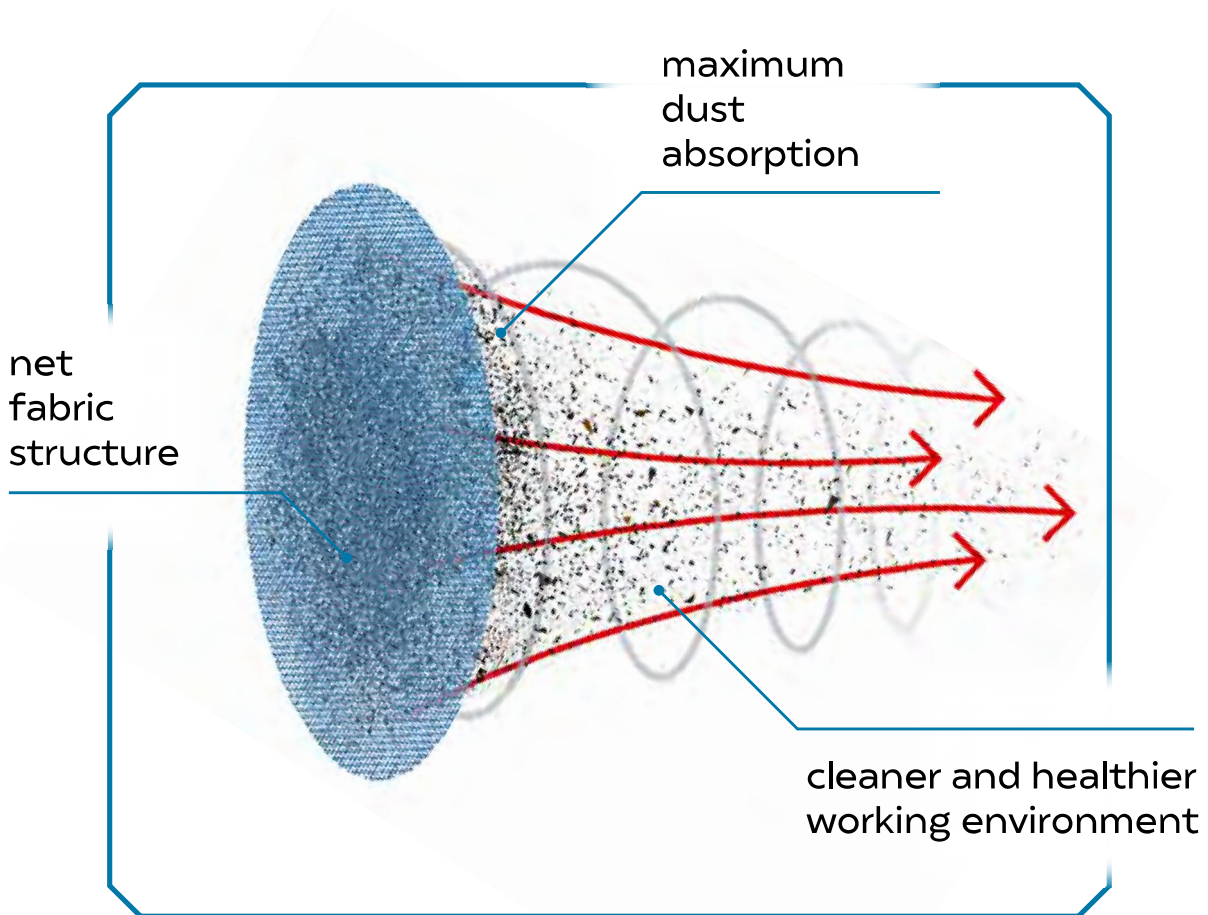

# 750 CERAMIC NET

---

The 750 Ceramic Net delivers outstanding results on demanding surfaces and repair applications.

Thanks to the ceramic grains that it contains, Smirdex net offers a superior performance and fast cutting results on various solid surface materials and primer sanding applications.

The net fabric structure permits maximum absorption of sanded particles, thus providing dust-free sanding with cleaner surfaces, where less time and effort are needed for cleaning up. It offers a much healthier working environment as it protects the worker from the dangerous sanding particles.

## DUST-FREE SANDING

Thanks to its net fabric structure, the 750 Ceramic Net Velour discs achieve maximum dust absorption, providing a much cleaner and healthier working environment.

## CERAMIC GRAIN (CER)

A tough and hard grain with excellent self-sharpening features, thanks to its micro-crystalline structure. Ceramic Line is suitable on Clear Coats, Primers, Putties, Hard Composites, Hard Wood and Metal surfaces.